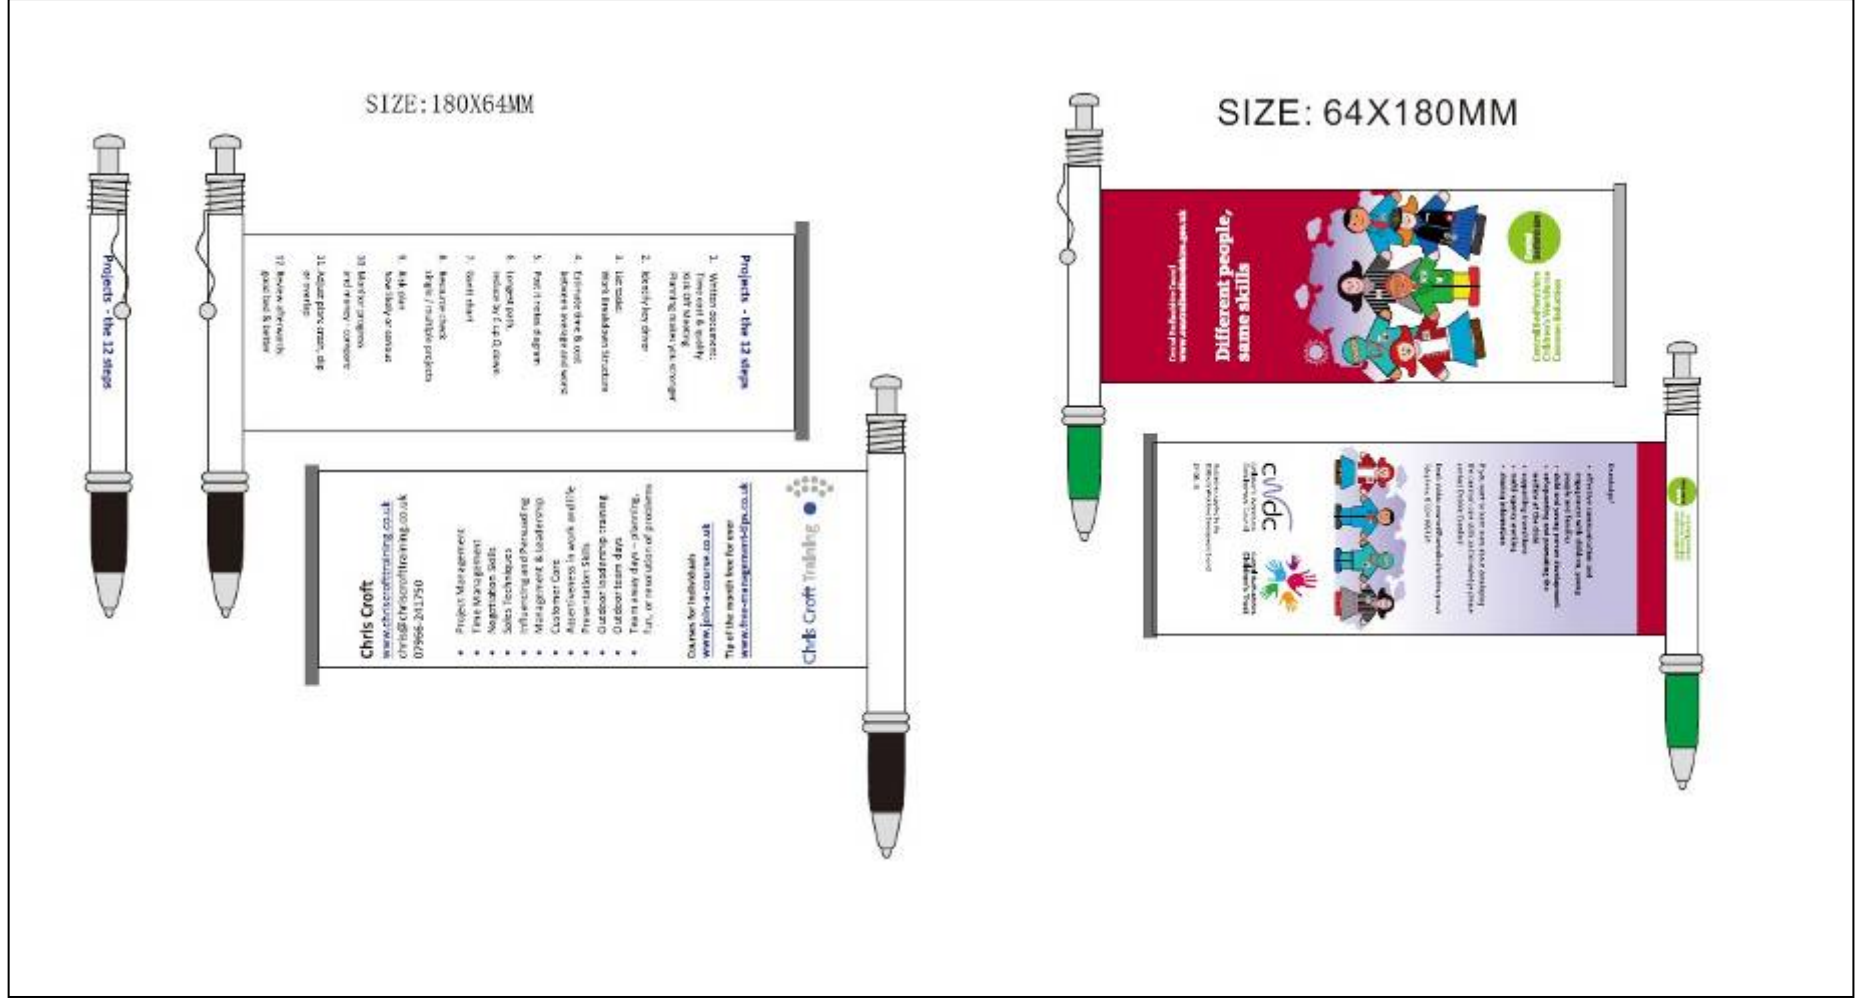

Banner Pen

DSP-B003 Plastic Banner Pen – Ball Ink

Banner Pen

Size: 68X96mm

Size: 68X96mm

Banner Pen

DSP-B004 Plastic Banner Pen - Gel Ink

Banner Pen

DSP-B005 Metal Banner Pen – **Ball Ink**

Banner Pen

SIZE: 68X160MM

DSP-B005 Metal Banner Pen – **Ball Ink**

Banner Pen

Banner Pen

DSP-B006 Metal Banner Pen – **Ball Ink**

Banner Keyring