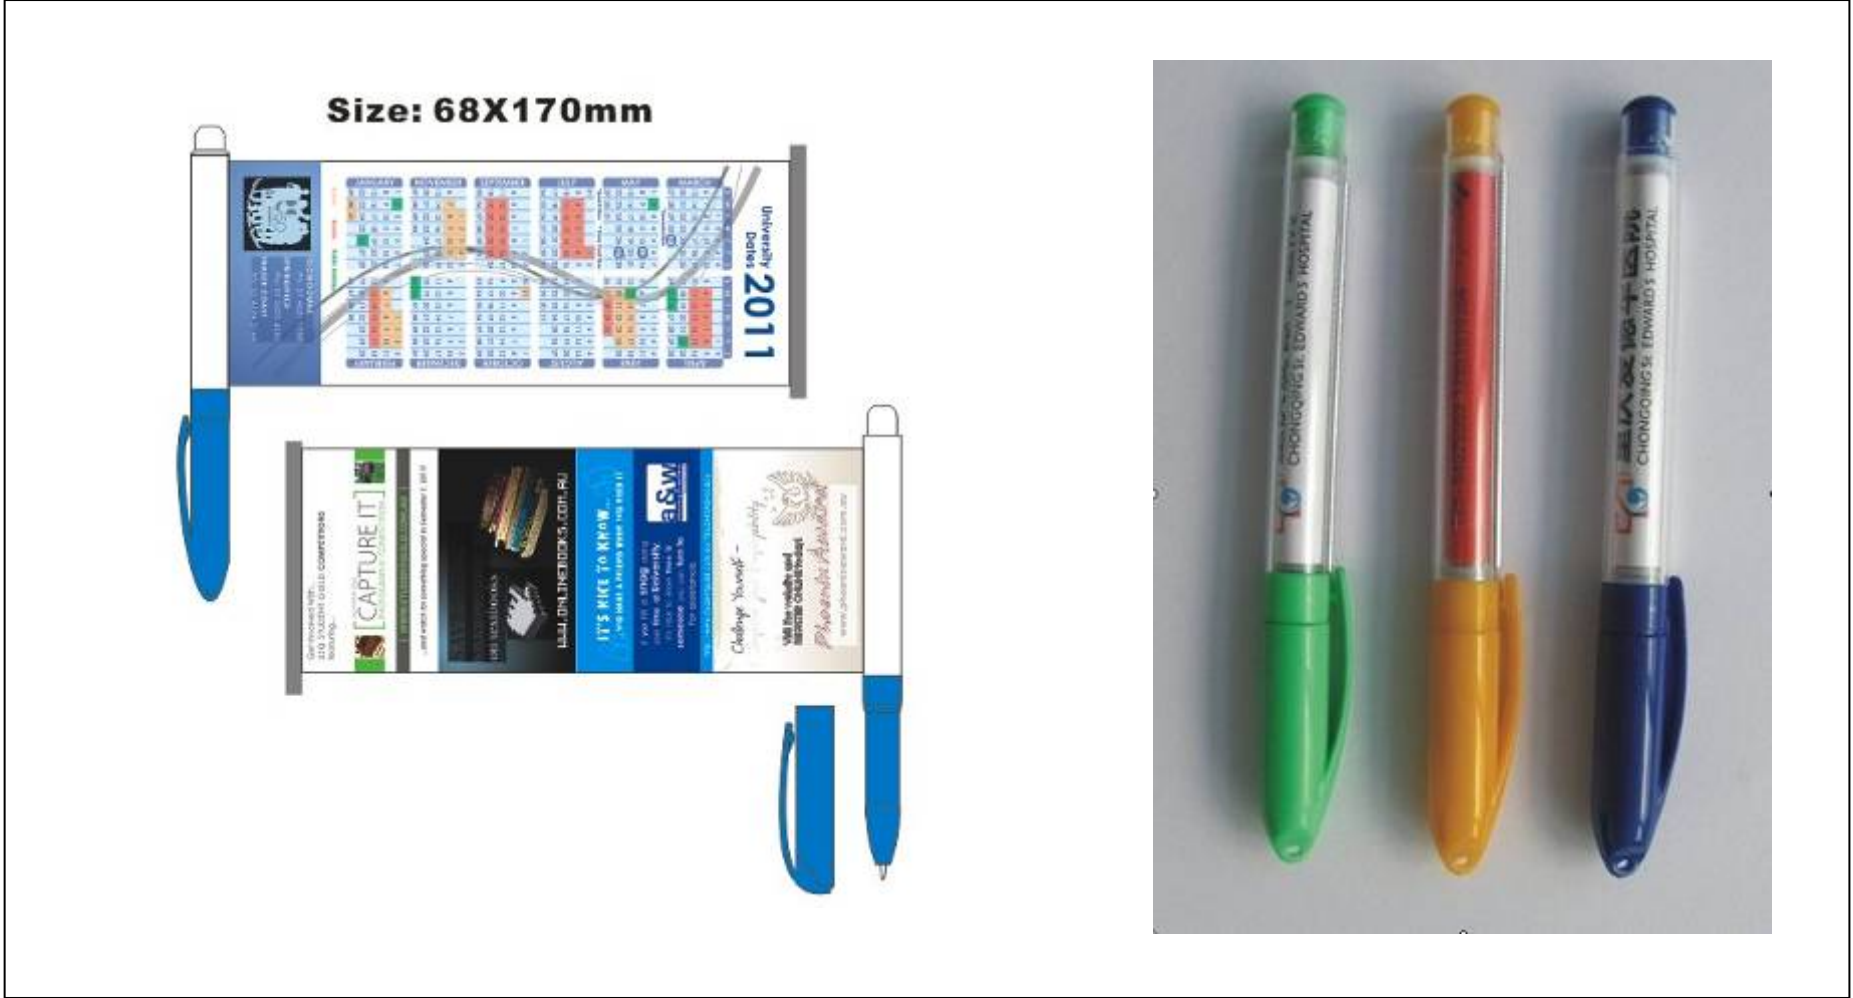

Banner Pen

DSP-B003 Plastic Banner Pen – Ball Ink

Banner Pen

Size: 68X96mm

Size: 68X96mm

Banner Pen

DSP-B004 Plastic Banner Pen - Gel Ink

Banner Pen

DSP-B005 Metal Banner Pen – **Ball Ink**

Banner Pen

SIZE: 68X160MM

DSP-B005 Metal Banner Pen – **Ball Ink**

Banner Pen

Banner Pen

DSP-B006 Metal Banner Pen – **Ball Ink**

Banner Keyring